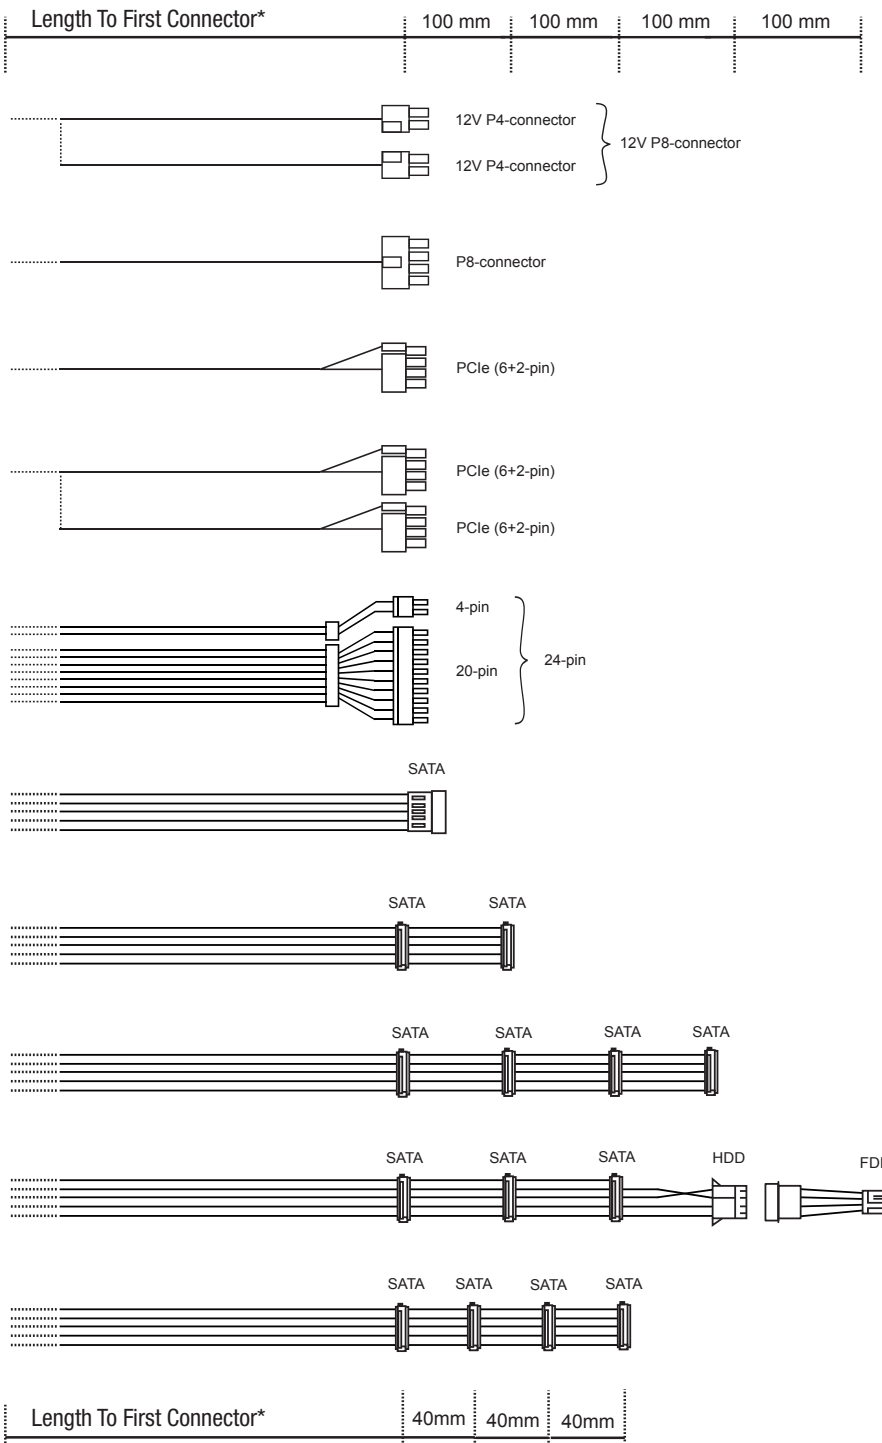

Available as S-ATA, Multi, PCIe, CPU and 20+4-pin ATX power cables with different lengths they offer maximum comfort and flexibility. Even the most extensive and complex systems profit from a well-ordered interior and resistance-free airflow these cables provide.

# POWER CABLE

Model Specifications »

| Art. No.             | Total Length    | *Length To First Connector |
|----------------------|-----------------|----------------------------|
| CC-4420              | 450mm           | 450mm                      |
| CC-7710              | 700mm           | 700mm                      |
| CP-6610              | 600mm           | 600mm                      |
| CP-6620              | 600mm           | 600mm                      |
| CB-6620              | 610mm           | 600mm                      |
| CS-3310<br>CS-6610   | 300mm<br>600mm  | 300mm<br>600mm             |
| CS-3420<br>CS-6720   | 400mm<br>700mm  | 300mm<br>600mm             |
| CS-3640<br>CS-6940   | 600mm<br>900mm  | 300mm<br>600mm             |
| CM-30750<br>CM-61050 | 700mm<br>1000mm | 300mm<br>600mm             |
| CS-3440<br>CS-6740   | 420mm<br>720mm  | 300mm<br>600mm             |